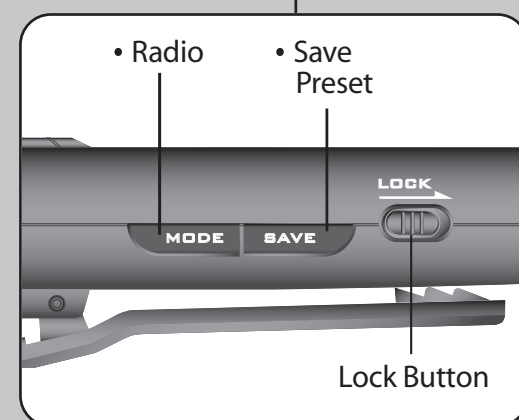

Product Registration

Enjoy a host of benefits by registering your product during installation, or at www.creative.com/register. Benefits include:

- Service and Product Support from Creative
- Exclusive updates on promotions and events

Creative Knowledge Base

Resolve and troubleshoot technical queries at Creative's 24-hour self-help Knowledge Base.

Go to www.creative.com and select your region.

Warranty & Customer Support Services

For terms and conditions, warranty and other service details, visit our website and online store at www.creative.com.

Keep this document for future reference.